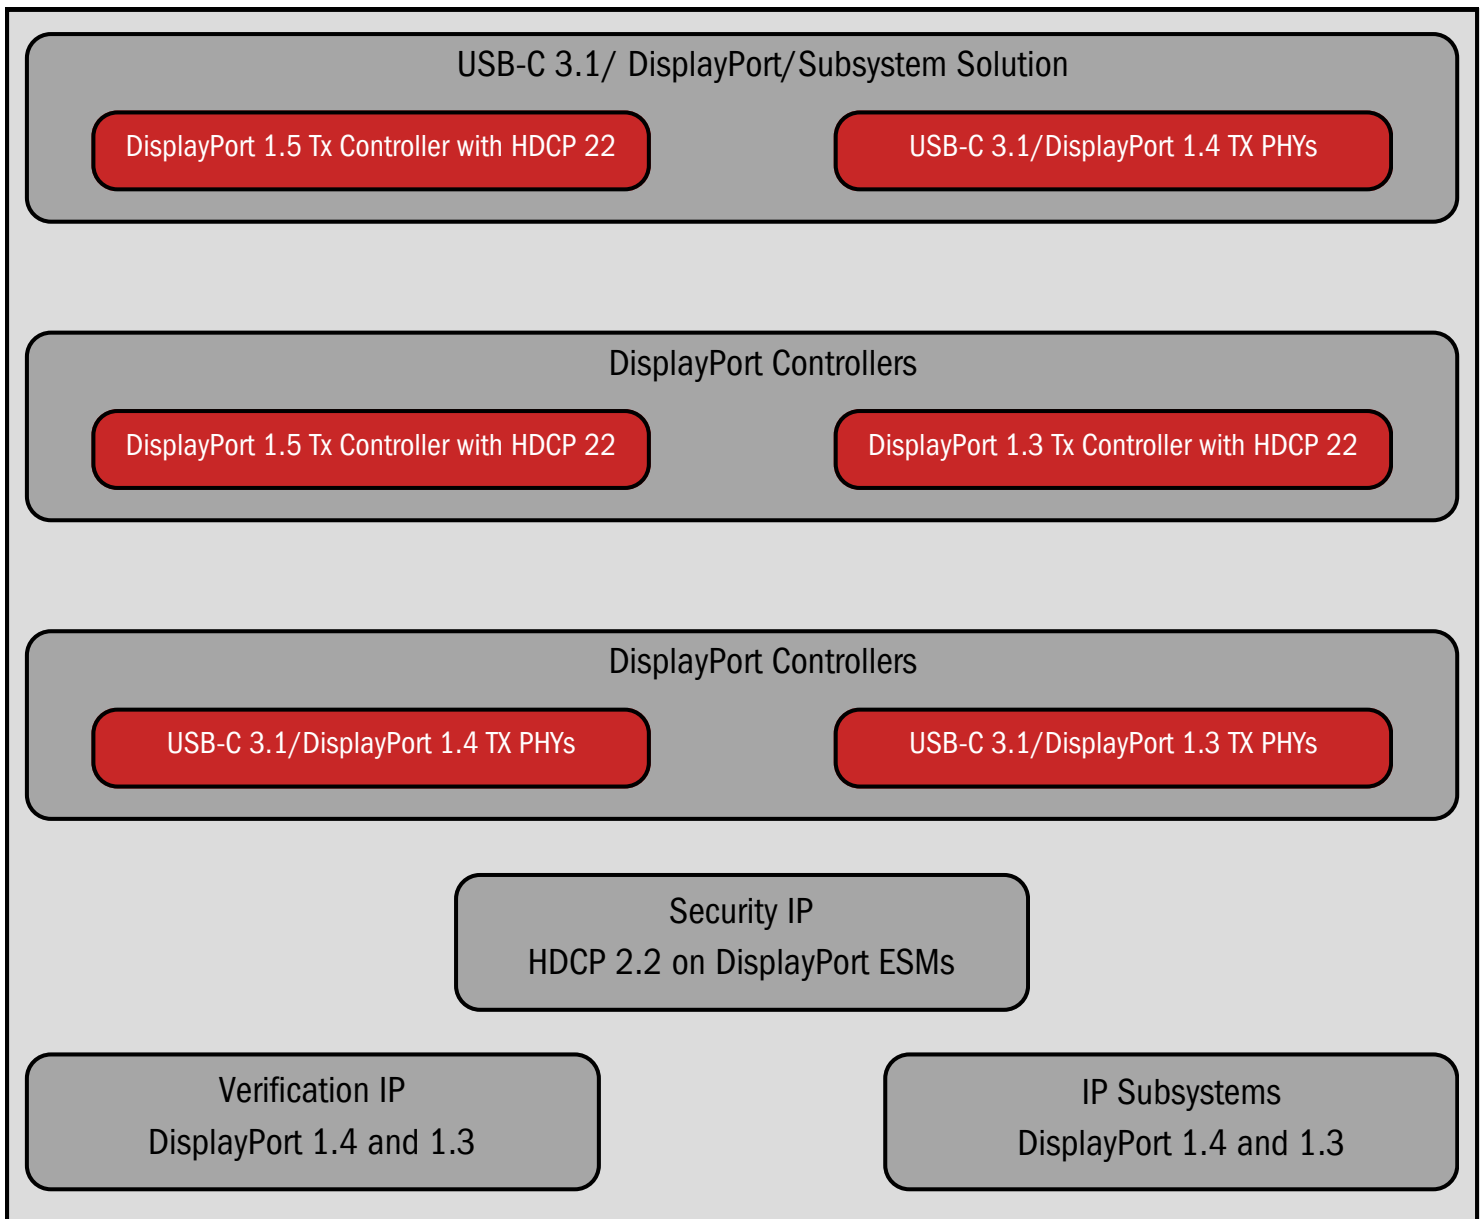

Digital Signage

- In commercial and retail environments, DisplayPort is used to drive digital signage systems, offering high-definition content on large displays for advertisements, information boards, and other visual communication.

Docking Stations

- Many docking stations use DisplayPort to connect laptops to external monitors, keyboards, and other peripherals, enhancing productivity for users who require multiple displays.

DISPLAYPORT ARCHITECTURE

DisplayPort Architecture